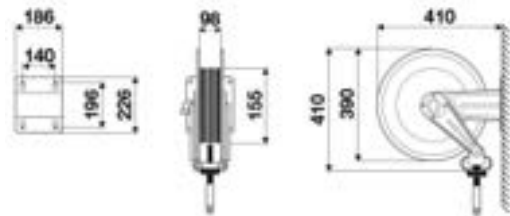

MAKING EVERY DROP COUNT

RAASM 390 Series Air/Water Hose Reel

ultraflo  bluequip FUELCUBE *FUELSHOT*

Features & Benefits

- Can be roof, wall or bench mounted
- Equipped with 0.6m Connection Hose
- 3/8" BSP (f) inlet & 3/8" BSP (m) outlet connection
- Pressure rating: 20Bar
- Brass Swivel
- Ideal for Workshop Installations and Mobile Service Units

Dimensions

Part No.

Description

AF-RA-8390.101

RAASM 390 Series Air/Water Reel
12m x 3/8" ID Hose